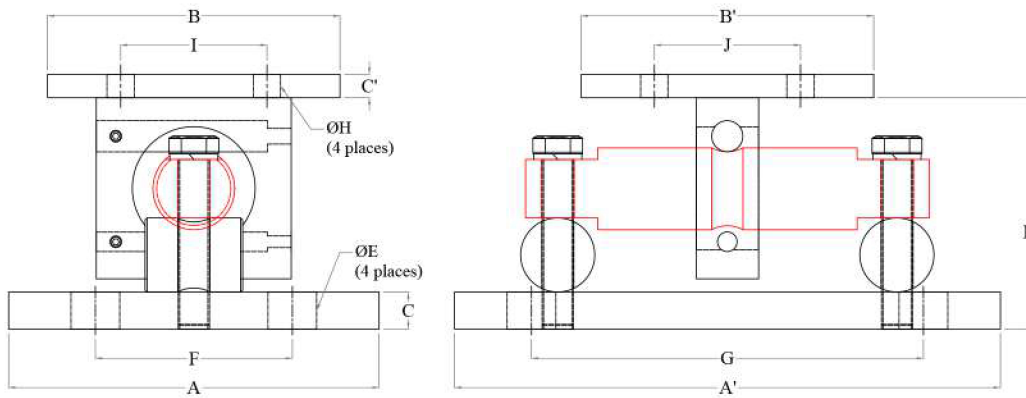

DESB (SILO WEIGHING)

Dimension

DESB (SILO WEIGHING)

Cap. tf	A	A'	B	B'	C	C'	D	E	F	G	H	I	J
5	190	280	150	150	19	12	130	14	101	201	14	75	75

All dimensions are in mm.

NOTE: For higher capacities contact Sensotech.