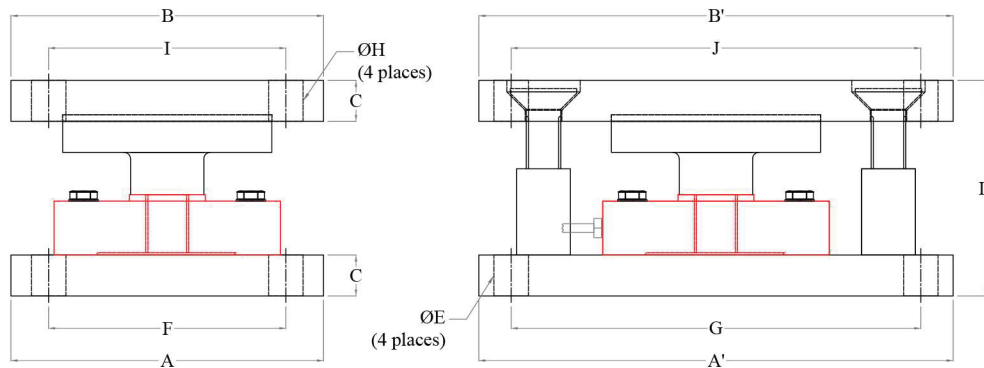

UNV - C (TANK MOUNT ASSEMBLY)

Dimension

UNV-C (TANK MOUNT ASSEMBLY)

Cap. tf	A	A'	B	B'	C	D	E	F	G	H	I	J
0.5 - 5	145	222	145	222	19	90	16	110	190	19	110	190

All dimensions are in mm.

NOTE: For (10 -100) tf capacities contact Sensotech